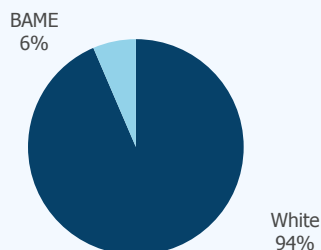

Staffing

The CAB service has over 3,350 paid staff and volunteers providing advice and assistance to people in their local community.

In the CAB service

During 2019-20 over 2,370 volunteers contributed almost 750,000 hours of their time.

The monetary value of this contribution amounts to over £11M*.

Of the volunteers whose journey is known, 49% of those leaving the service go on to paid employment or further education.

In your local CAB

Number of paid staff: 1,027
Annual hours**: 1,430,865

Number of volunteers: 2,327
Annual hours**: 749,294
Monetary value of this contribution: £11,089,551

National profile of paid staff

Gender

Ethnicity

Disability

Age

CAB with paid specialist staff

*Volunteer hours (approx 7 per week) calculated using ONS 2019 hourly rate of £14.80 (to reflect volunteer skills and knowledge); multiplied by CAB volunteer hours
**Annual hours calculated using weekly hours multiplied by 46 weeks (assuming 6 weeks of holiday leave)