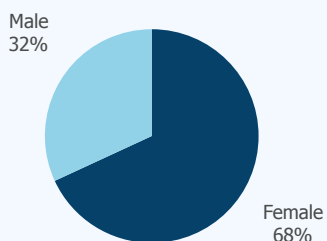

Staffing

The CAB service has over 3,350 paid staff and volunteers providing advice and assistance to people in their local community.

In the CAB service

During 2019-20 over 2,370 volunteers contributed almost 750,000 hours of their time.

The monetary value of this contribution amounts to over £11M*.

Of the volunteers whose journey is known, 49% of those leaving the service go on to paid employment or further education.

In your local CAB

Number of paid staff: 1,027
Annual hours**: 1,430,865

Number of volunteers: 2,327
Annual hours**: 749,294
Monetary value of this contribution: £11,089,551

National profile of paid staff

Gender